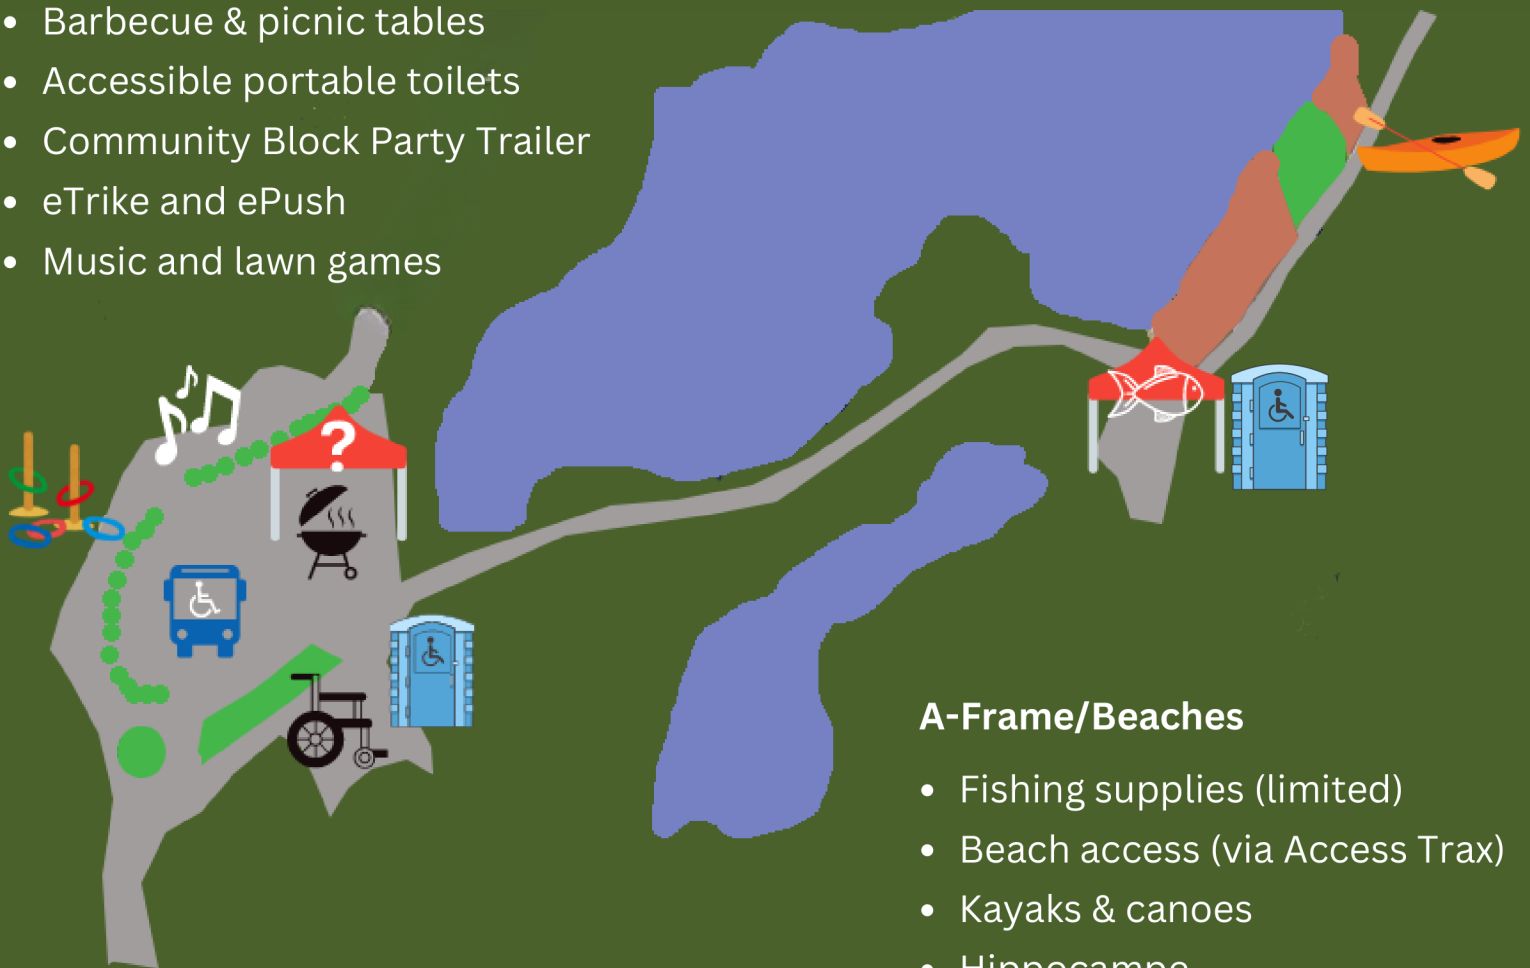

Access Rockwood Activity Map

Fisher Lakes Parking Lot

- Handibus
- Registration
- ASL Interpreter
- Barbecue & picnic tables
- Accessible portable toilets
- Community Block Party Trailer
- eTrike and ePush
- Music and lawn games

A-Frame/Beaches

- Fishing supplies (limited)
- Beach access (via Access Trax)
- Kayaks & canoes
- Hippocampe
- Holding area for chairs and belongings
- Accessible portable toilet